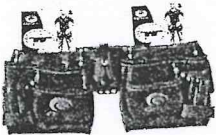

324916

Leather double-pouch tool belt, Industrial 366.000

1.8/2.0mm black finished split leather
12 pockets, tape holder, 2 hammer loops
Adjustable nylon belt with ABS buckle
Size : 25 x 12 x 24cm
On hanging card